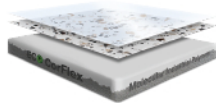

STONE SILICATE

Mica Media

AREA TO BE COATED	CHIP SYSTEMS	MICA MEDIA	METALLIC SYSTEMS	SEAMLESS	SEALERS
Garage Floor	☒	☒	☒	☒	
Driveway	☒	☒		☒	☒
Patio and Deck	☒	☒			☒
Concrete Pavers					☒
Interior Flooring	☒	☒	☒	☒	☒
Exposed Aggregate					☒

SAMPLE COLORS

Upgrade your floor to the durability and beauty of mica media. Side effects may include jealous neighbors, compliments and happiness.

Mica is a natural mineral flake that provides a metallic luster to the floor coating. This unique quality is derived from a group of sheet silicate minerals such as granite and other stone. Available in a multitude of colors and opacities, our mica media flooring systems are as aesthetically stunning as they are functional.

BENEFITS

DURABILITY

GARAGE FLOOR
coating.com

Call Today 877.324.2628